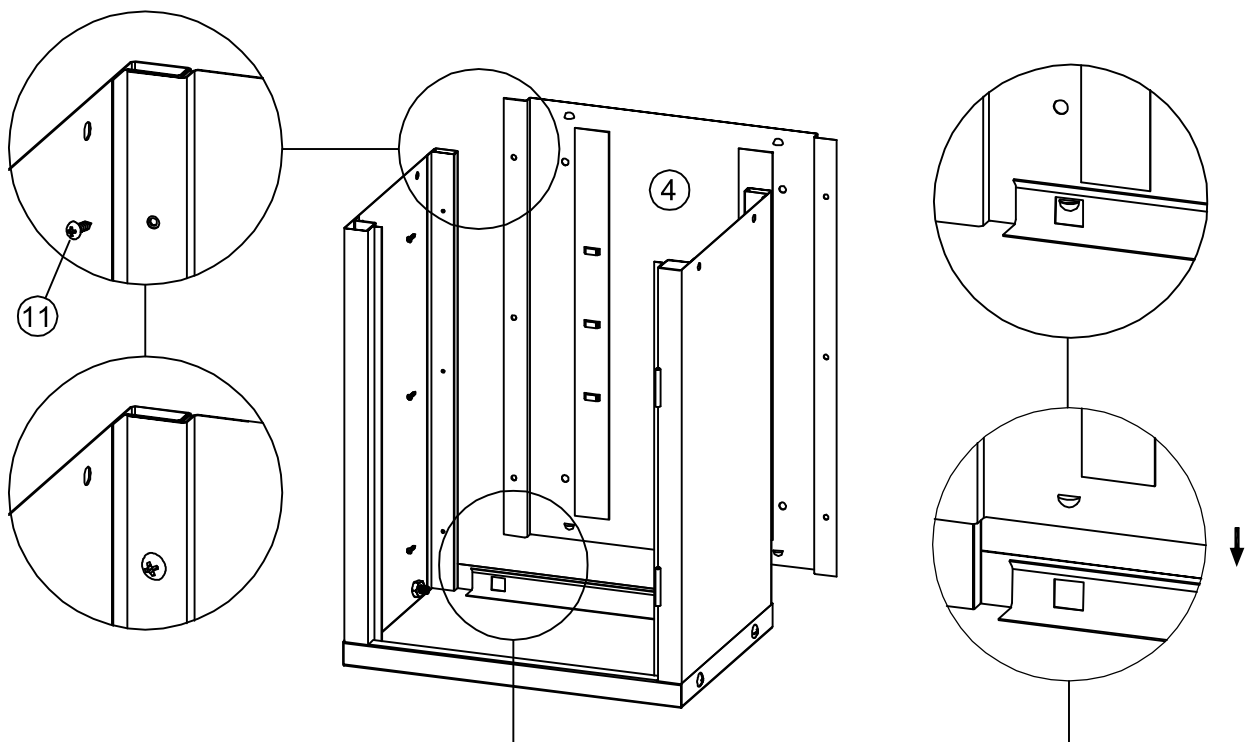

WALL STORAGE CABINET UWC10

ULTIMATE
STORAGE

NO	PART NAME	PCS
①	Top panel	2 PCS
②	Right panel	1 PCS
③	Left panel	1 PCS
④	Back panel	1 PCS
⑤	Shelf	1 PCS
⑥	Door	1 PCS
⑦	Pin	2 PCS
⑧	Shelf support	4 PCS

NO	PART NAME	PCS
⑨	Phillips head bolts M6*12mm	8 PCS
⑩	Hex nuts M6	8 PCS
⑪	#8x10mm Self tapping screw	6 PCS
⑫	Phillips head bolts M5*10mm	4 PCS
⑬	Hex nuts M5	4 PCS
⑭	10#*1 1/4" Self tapping screw	4 PCS
⑮	Plug	4 PCS
⑯	Washer	4 PCS

Step 1

Step 2

Step 3

Step 4

Step 6

350mm

250mm

450mm