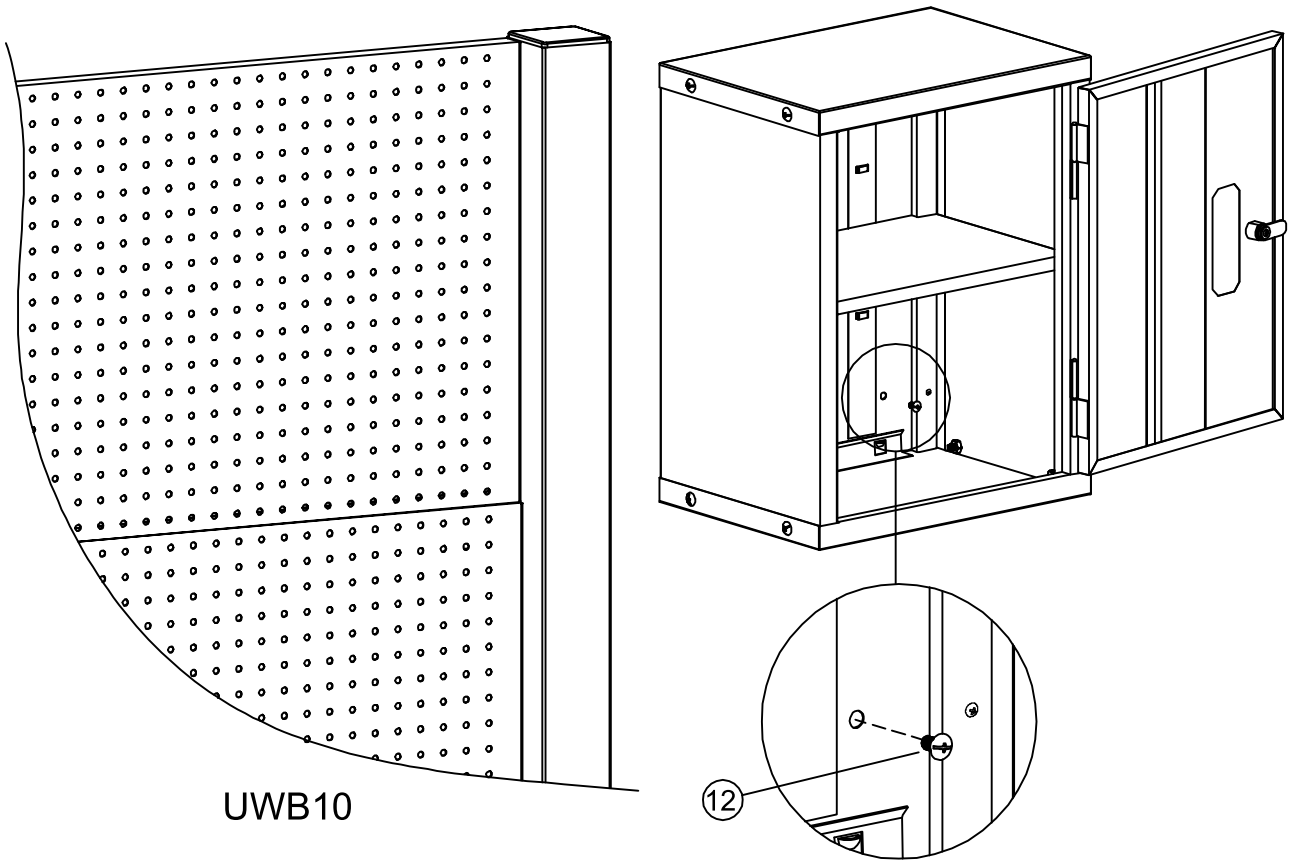

WALL STORAGE CABINET UWC10

ULTIMATE
STORAGE

NO	PART NAME	PCS
①	Top panel	2 PCS
②	Right panel	1 PCS
③	Left panel	1 PCS
④	Back panel	1 PCS
⑤	Shelf	1 PCS
⑥	Door	1 PCS
⑦	Pin	2 PCS
⑧	Shelf support	4 PCS

NO	PART NAME	PCS
⑨	Phillips head bolts M6*12mm	8 PCS
⑩	Hex nuts M6	8 PCS
⑪	#8x10mm Self tapping screw	6 PCS
⑫	Phillips head bolts M5*10mm	4 PCS
⑬	Hex nuts M5	4 PCS
⑭	10#*1 1/4" Self tapping screw	4 PCS
⑮	Plug	4 PCS
⑯	Washer	4 PCS

Step 1

Step 2

Step 3

Step 4

Step 6

350mm

250mm

450mm