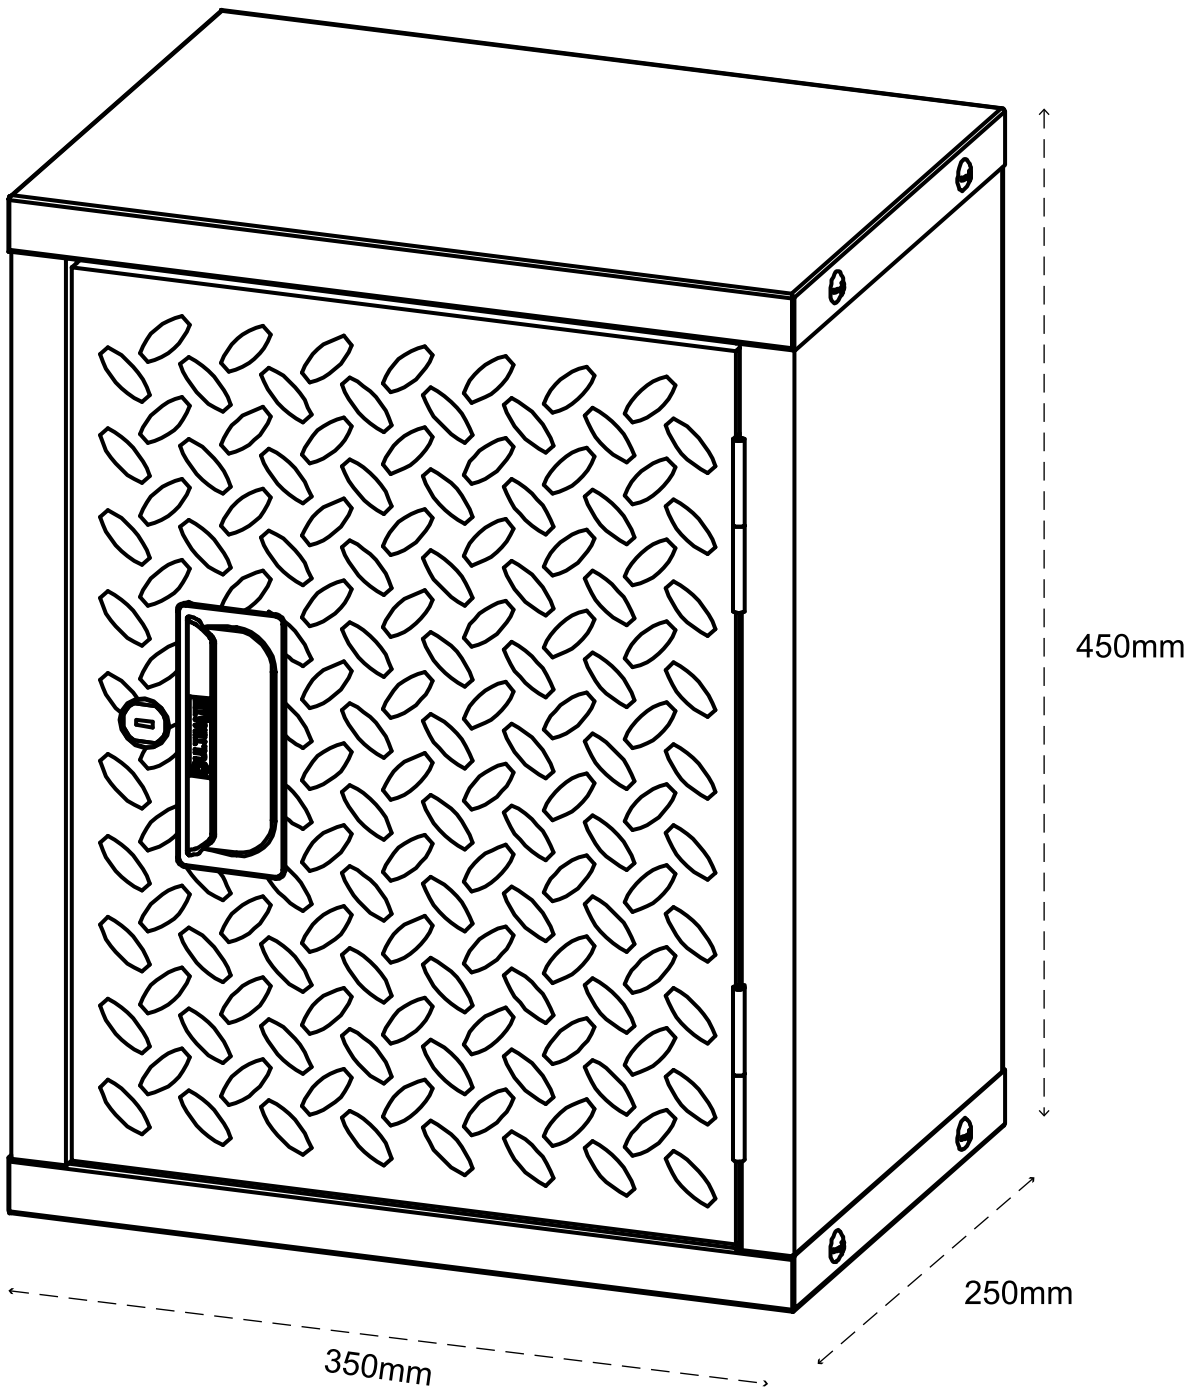

WALL STORAGE CABINET UWC10

ULTIMATE
STORAGE

NO	PART NAME	PCS
①	Top panel	2 PCS
②	Right panel	1 PCS
③	Left panel	1 PCS
④	Back panel	1 PCS
⑤	Shelf	1 PCS
⑥	Door	1 PCS
⑦	Pin	2 PCS
⑧	Shelf support	4 PCS

NO	PART NAME	PCS
⑨	Phillips head bolts M6*12mm	8 PCS
⑩	Hex nuts M6	8 PCS
⑪	#8x10mm Self tapping screw	6 PCS
⑫	Phillips head bolts M5*10mm	4 PCS
⑬	Hex nuts M5	4 PCS
⑭	10#*1 1/4" Self tapping screw	4 PCS
⑮	Plug	4 PCS
⑯	Washer	4 PCS

Step 1

Step 2

Step 3

Step 4

Step 6

350mm

250mm

450mm