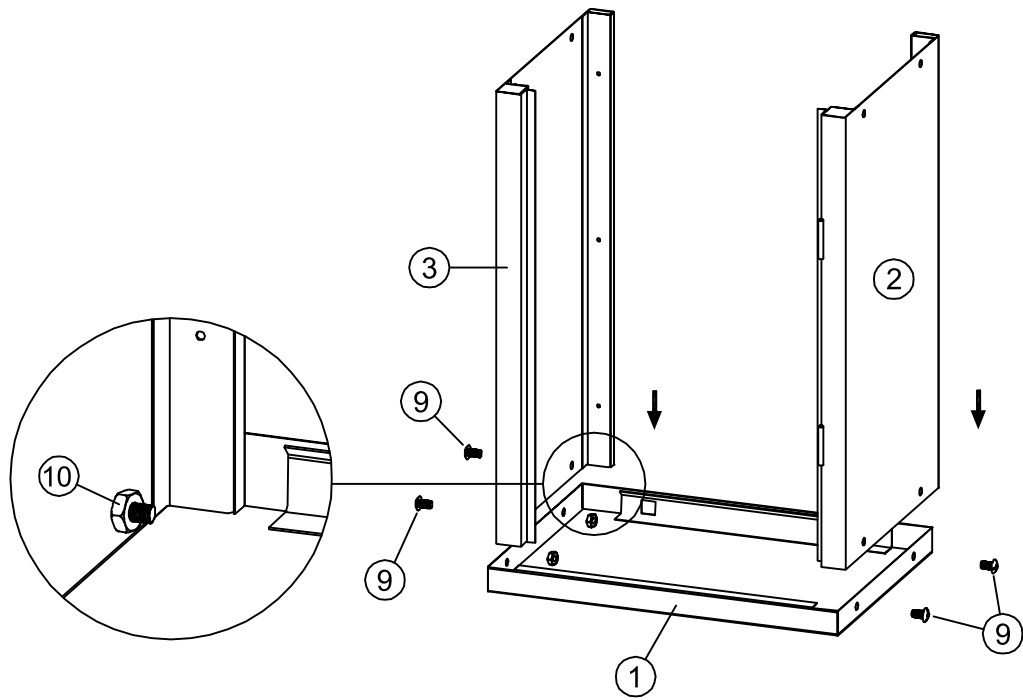

WALL STORAGE CABINET UWC10

ULTIMATE
STORAGE

NO	PART NAME	PCS
①	Top panel	2 PCS
②	Right panel	1 PCS
③	Left panel	1 PCS
④	Back panel	1 PCS
⑤	Shelf	1 PCS
⑥	Door	1 PCS
⑦	Pin	2 PCS
⑧	Shelf support	4 PCS

NO	PART NAME	PCS
⑨	Phillips head bolts M6*12mm	8 PCS
⑩	Hex nuts M6	8 PCS
⑪	#8x10mm Self tapping screw	6 PCS
⑫	Phillips head bolts M5*10mm	4 PCS
⑬	Hex nuts M5	4 PCS
⑭	10#*1 1/4" Self tapping screw	4 PCS
⑮	Plug	4 PCS
⑯	Washer	4 PCS

Step 1

Step 2

Step 3

Step 4

Step 6

350mm

250mm

450mm