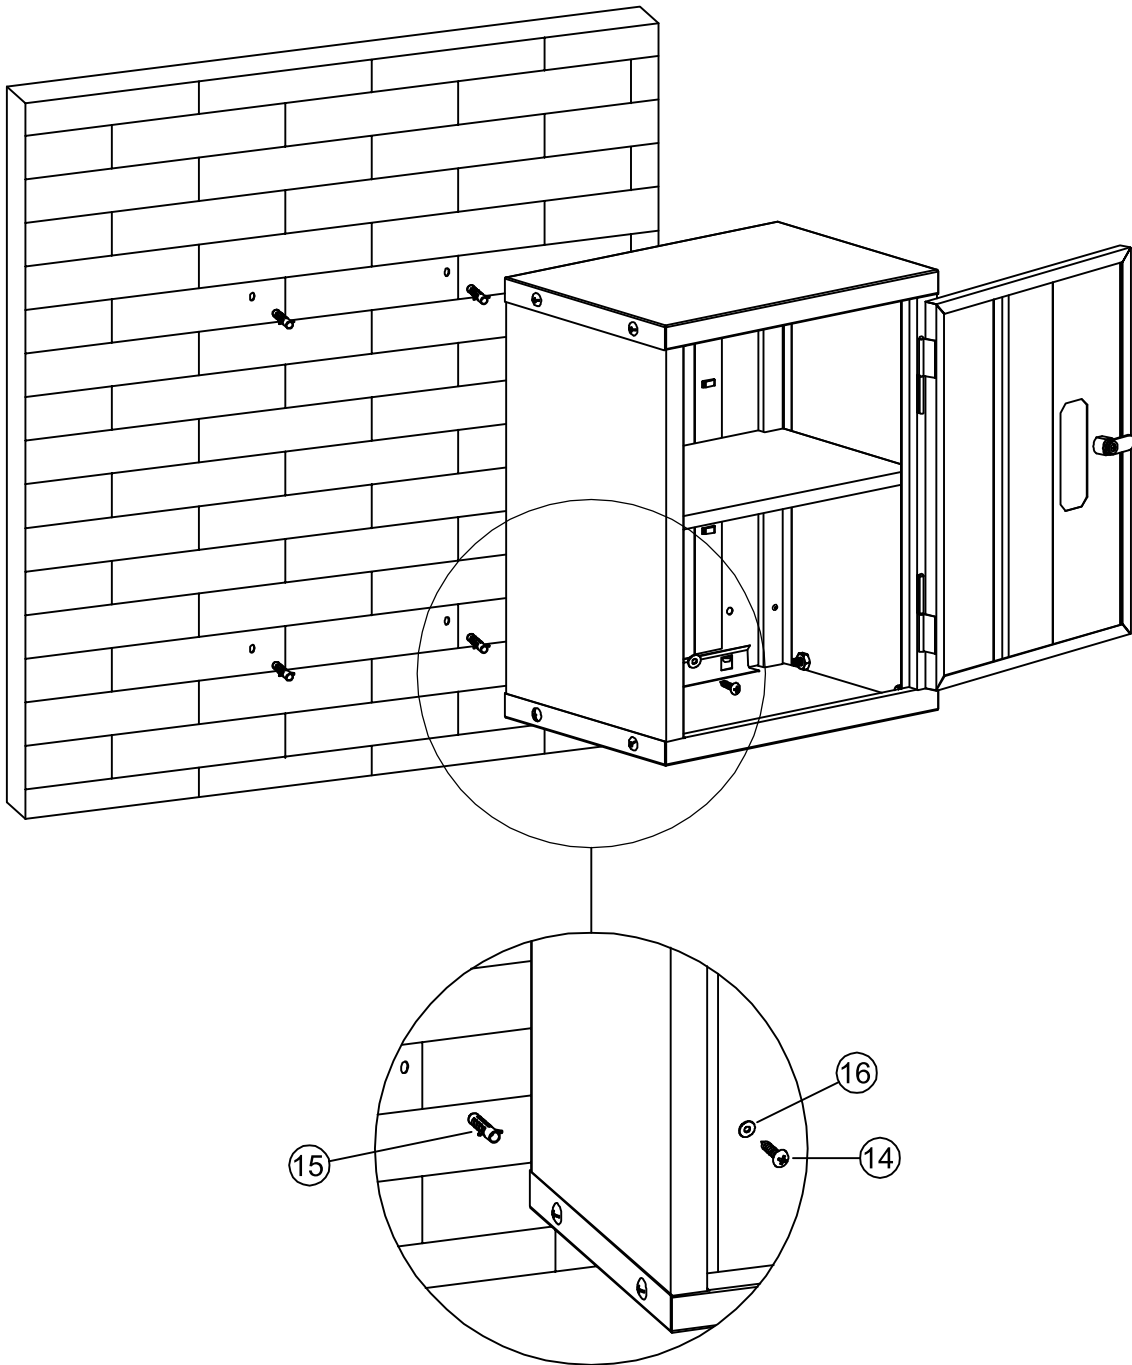

WALL STORAGE CABINET UWC10

ULTIMATE
STORAGE

NO	PART NAME	PCS
①	Top panel	2 PCS
②	Right panel	1 PCS
③	Left panel	1 PCS
④	Back panel	1 PCS
⑤	Shelf	1 PCS
⑥	Door	1 PCS
⑦	Pin	2 PCS
⑧	Shelf support	4 PCS

NO	PART NAME	PCS
⑨	Phillips head bolts M6*12mm	8 PCS
⑩	Hex nuts M6	8 PCS
⑪	#8x10mm Self tapping screw	6 PCS
⑫	Phillips head bolts M5*10mm	4 PCS
⑬	Hex nuts M5	4 PCS
⑭	10#*1 1/4" Self tapping screw	4 PCS
⑮	Plug	4 PCS
⑯	Washer	4 PCS

Step 1

Step 2

Step 3

Step 4

Step 6

350mm

250mm

450mm