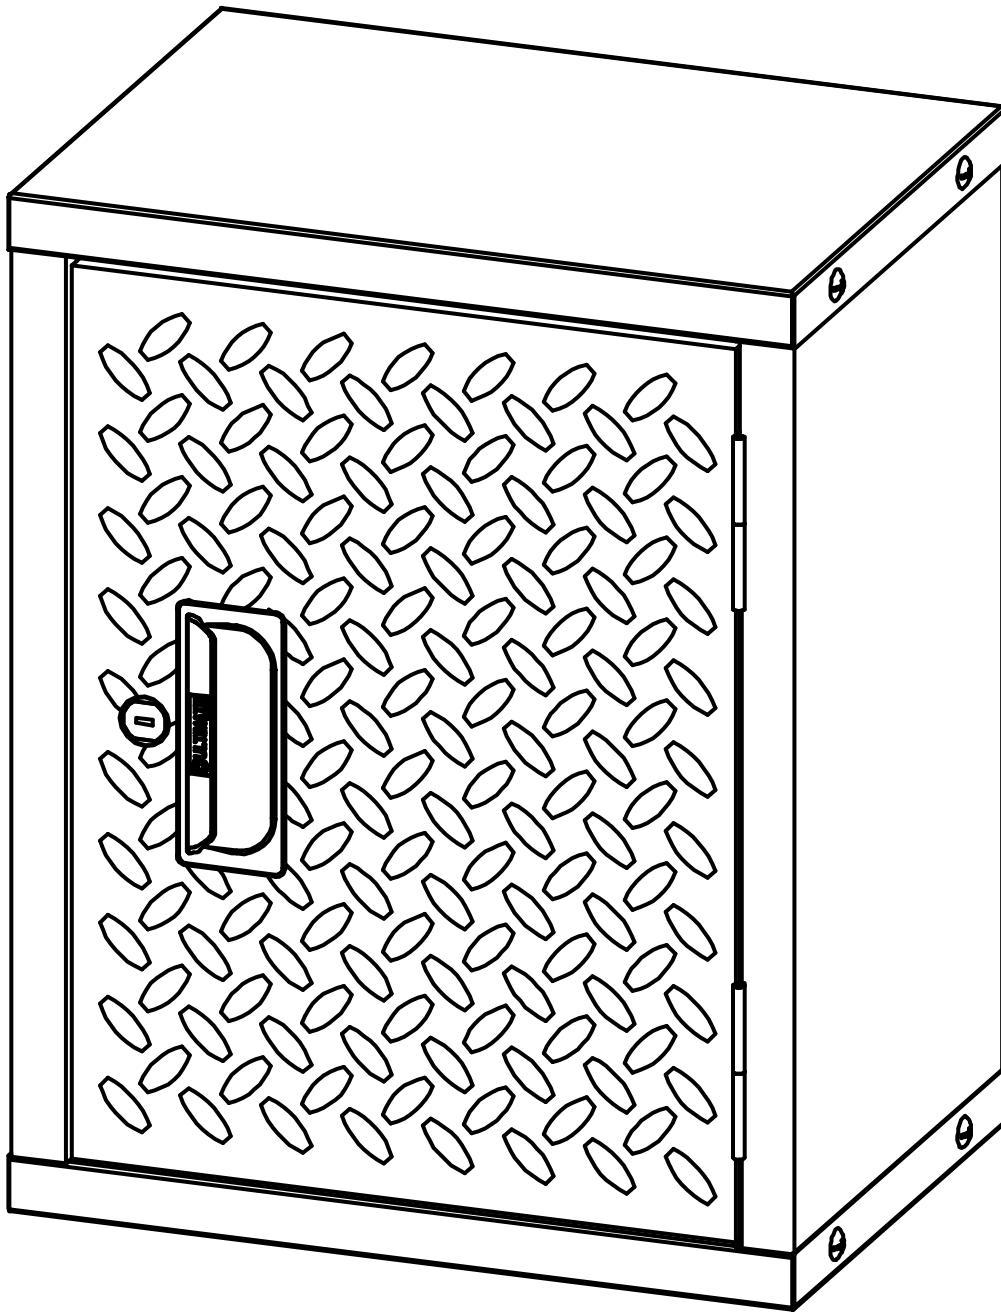

WALL STORAGE CABINET UWC10

ULTIMATE
STORAGE

NO	PART NAME	PCS
①	Top panel	2 PCS
②	Right panel	1 PCS
③	Left panel	1 PCS
④	Back panel	1 PCS
⑤	Shelf	1 PCS
⑥	Door	1 PCS
⑦	Pin	2 PCS
⑧	Shelf support	4 PCS

NO	PART NAME	PCS
⑨	Phillips head bolts M6*12mm	8 PCS
⑩	Hex nuts M6	8 PCS
⑪	#8x10mm Self tapping screw	6 PCS
⑫	Phillips head bolts M5*10mm	4 PCS
⑬	Hex nuts M5	4 PCS
⑭	10#*1 1/4" Self tapping screw	4 PCS
⑮	Plug	4 PCS
⑯	Washer	4 PCS

Step 1

Step 2

Step 3

Step 4

Step 6

350mm

250mm

450mm