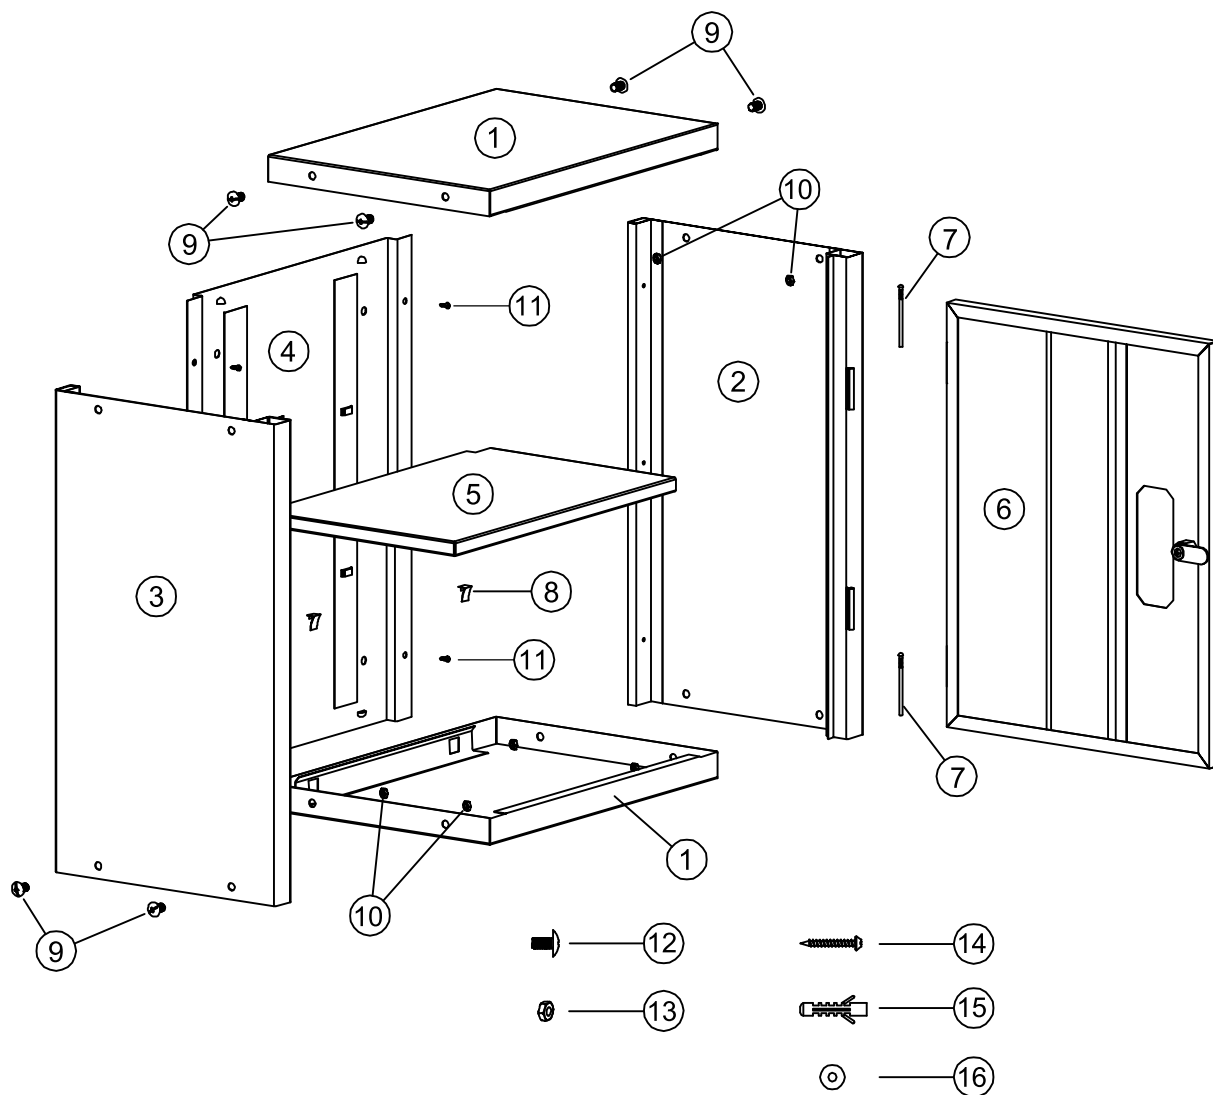

WALL STORAGE CABINET UWC10

ULTIMATE
STORAGE

NO	PART NAME	PCS
①	Top panel	2 PCS
②	Right panel	1 PCS
③	Left panel	1 PCS
④	Back panel	1 PCS
⑤	Shelf	1 PCS
⑥	Door	1 PCS
⑦	Pin	2 PCS
⑧	Shelf support	4 PCS

NO	PART NAME	PCS
⑨	Phillips head bolts M6*12mm	8 PCS
⑩	Hex nuts M6	8 PCS
⑪	#8x10mm Self tapping screw	6 PCS
⑫	Phillips head bolts M5*10mm	4 PCS
⑬	Hex nuts M5	4 PCS
⑭	10#*1 1/4" Self tapping screw	4 PCS
⑮	Plug	4 PCS
⑯	Washer	4 PCS

Step 1

Step 2

Step 3

Step 4

Step 6

350mm

250mm

450mm