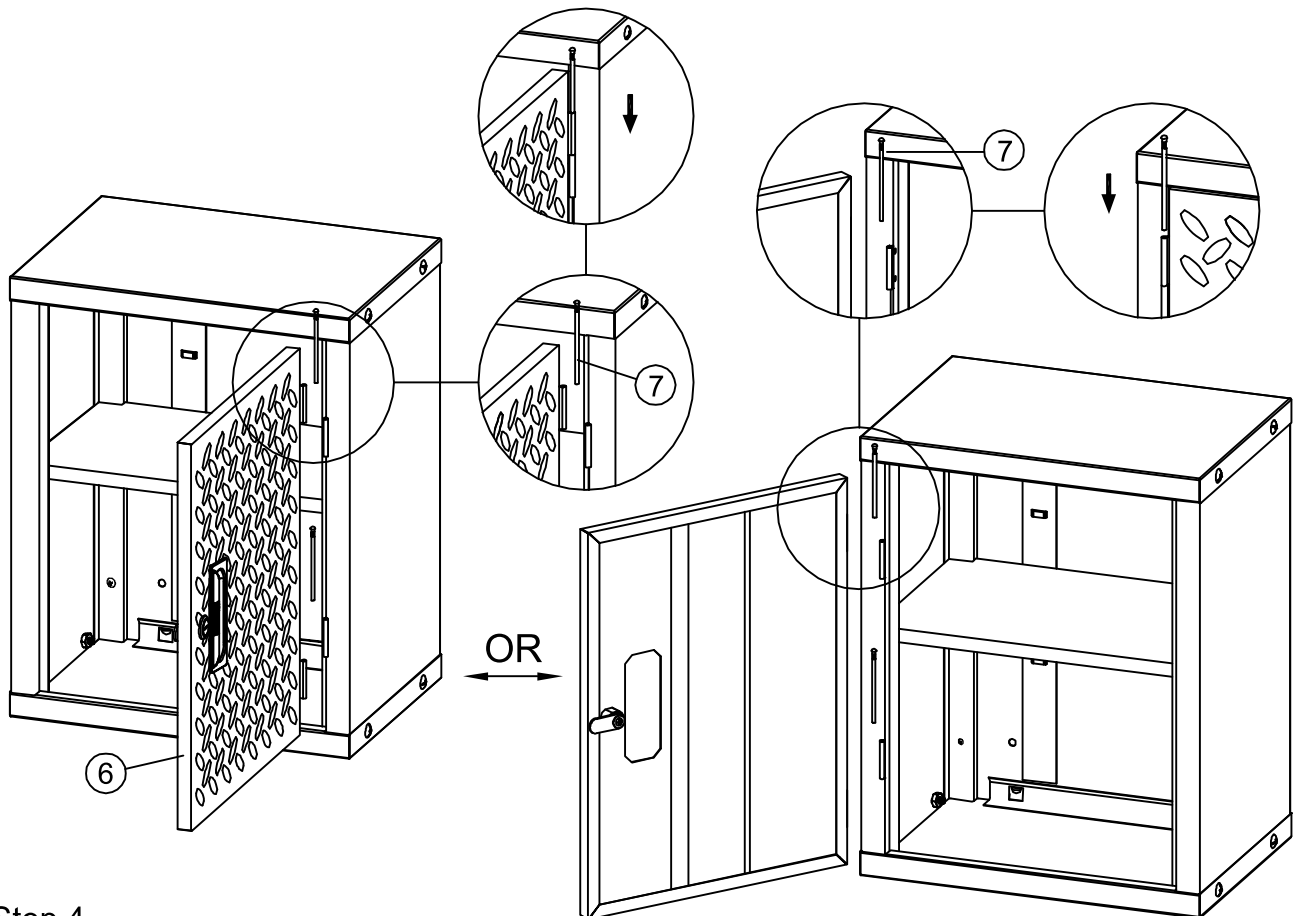

WALL STORAGE CABINET UWC10

ULTIMATE
STORAGE

NO	PART NAME	PCS
①	Top panel	2 PCS
②	Right panel	1 PCS
③	Left panel	1 PCS
④	Back panel	1 PCS
⑤	Shelf	1 PCS
⑥	Door	1 PCS
⑦	Pin	2 PCS
⑧	Shelf support	4 PCS

NO	PART NAME	PCS
⑨	Phillips head bolts M6*12mm	8 PCS
⑩	Hex nuts M6	8 PCS
⑪	#8x10mm Self tapping screw	6 PCS
⑫	Phillips head bolts M5*10mm	4 PCS
⑬	Hex nuts M5	4 PCS
⑭	10#*1 1/4" Self tapping screw	4 PCS
⑮	Plug	4 PCS
⑯	Washer	4 PCS

Step 1

Step 2

Step 3

Step 4

Step 6

350mm

250mm

450mm