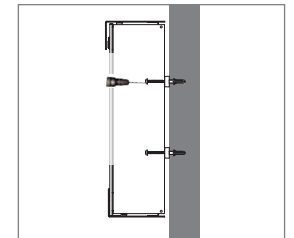

SPACER X 4

How to install Buzon wall mount letterbox

Jasper/Felix

Place letterbox against wall, Mark holes with pencil

Pre drill holes on wall

Fix letterbox to wall with screws and spacers (use wall plugs if fixing to masonry fence)