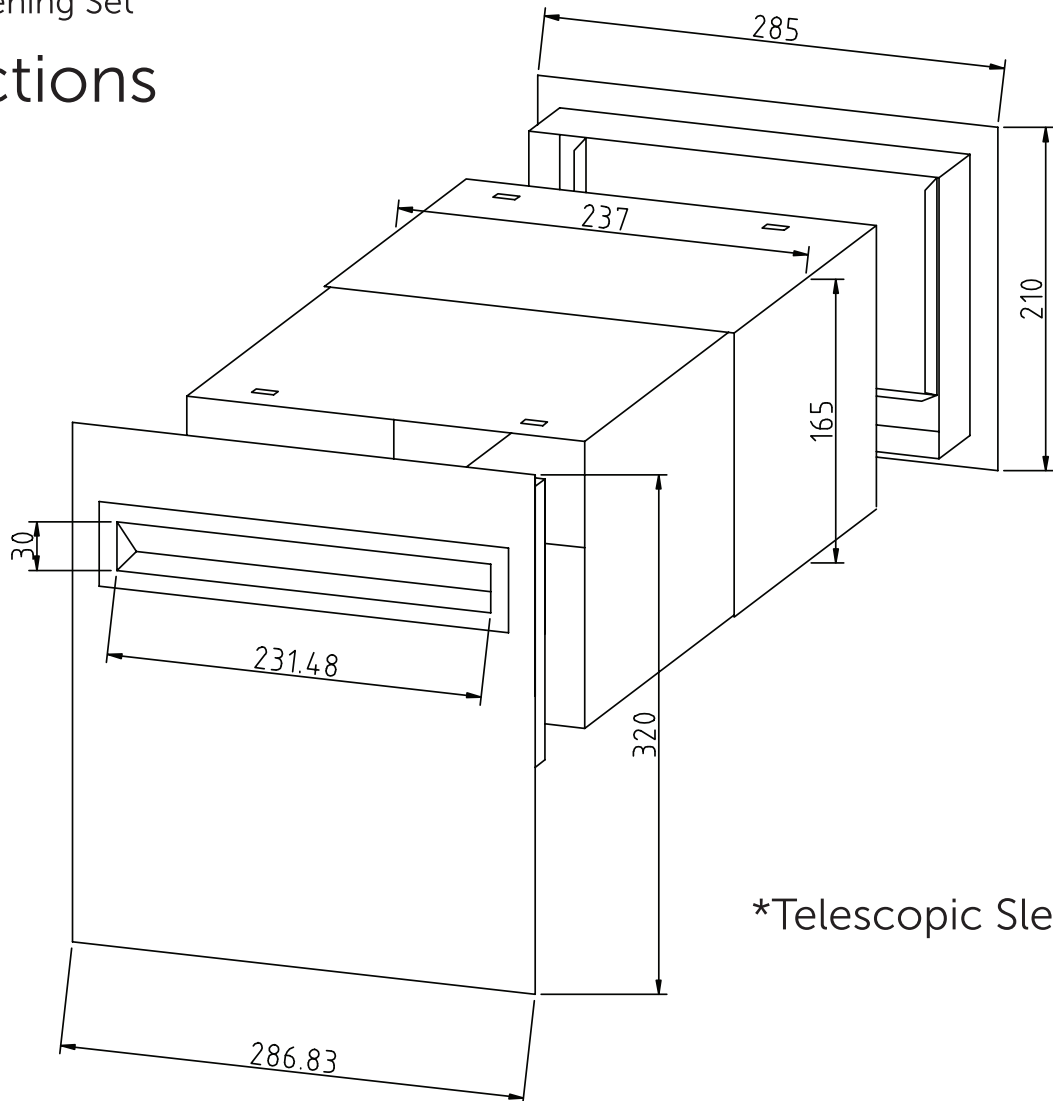

# Vista

A4 Rear Opening Set

## Instructions

\*Telescopic Sleeve

**SLEEVE FITS INTO  
1 BRICK WIDE BY  
2 BRICK HIGH CAVITY**

Build up brickwork to  
desired height and set  
letterbox in place

Complete remaining  
brickwork