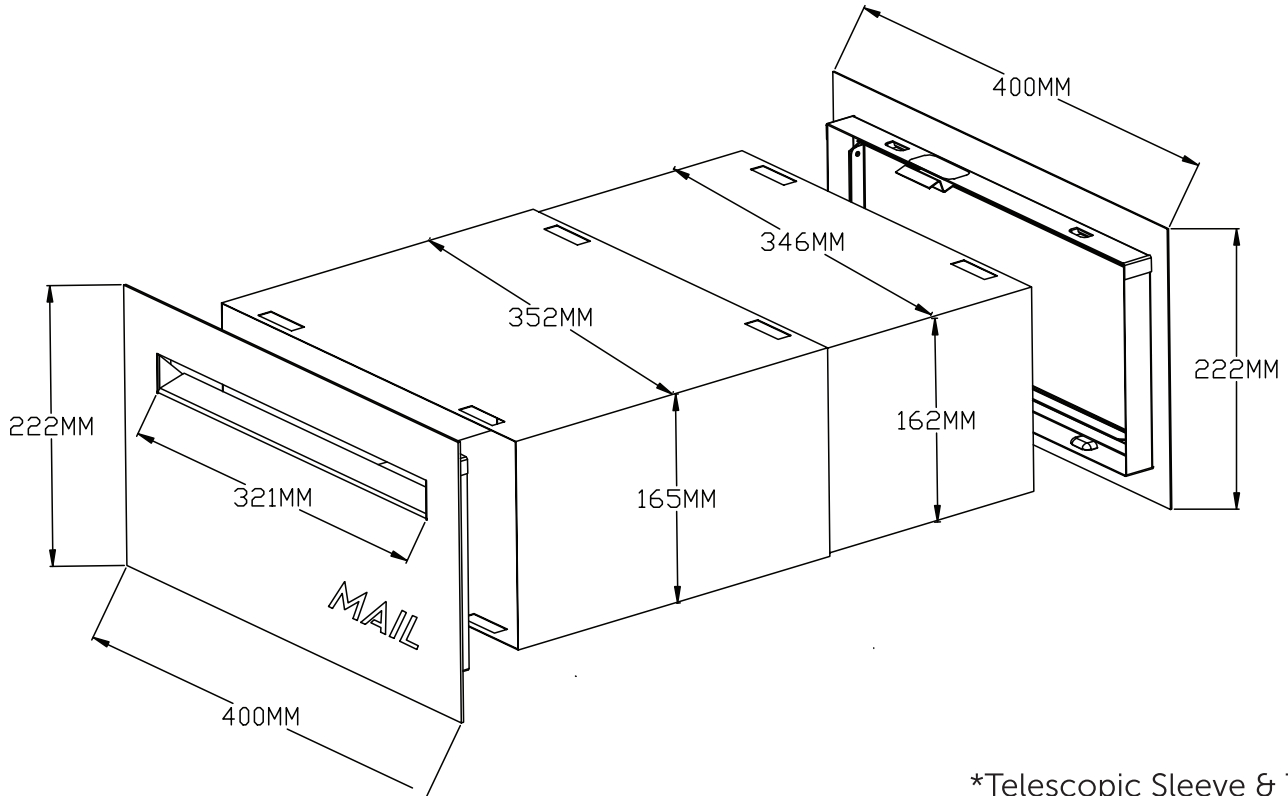

Astro

A4 Rear Opening Set

Instructions

*Telescopic Sleeve & Tube

**SLEEVE FITS INTO 1.5 BRICK
WIDE BY 2 BRICK HIGH CAVITY**

Build up brickwork to desired
height and set letterbox in place

Complete remaining brickwork