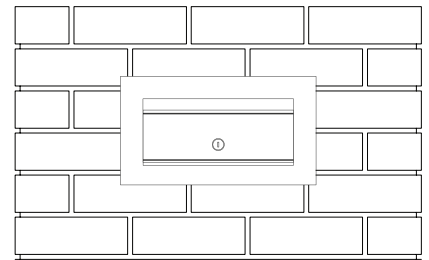

Lunar

A4 Front Opening Set

Instructions

*Telescopic Sleeve

SLEEVE FITS INTO 1.5 BRICK WIDE BY 2 BRICK HIGH CAVITY

Build up brickwork to desired height and set letterbox in place

Complete remaining brickwork