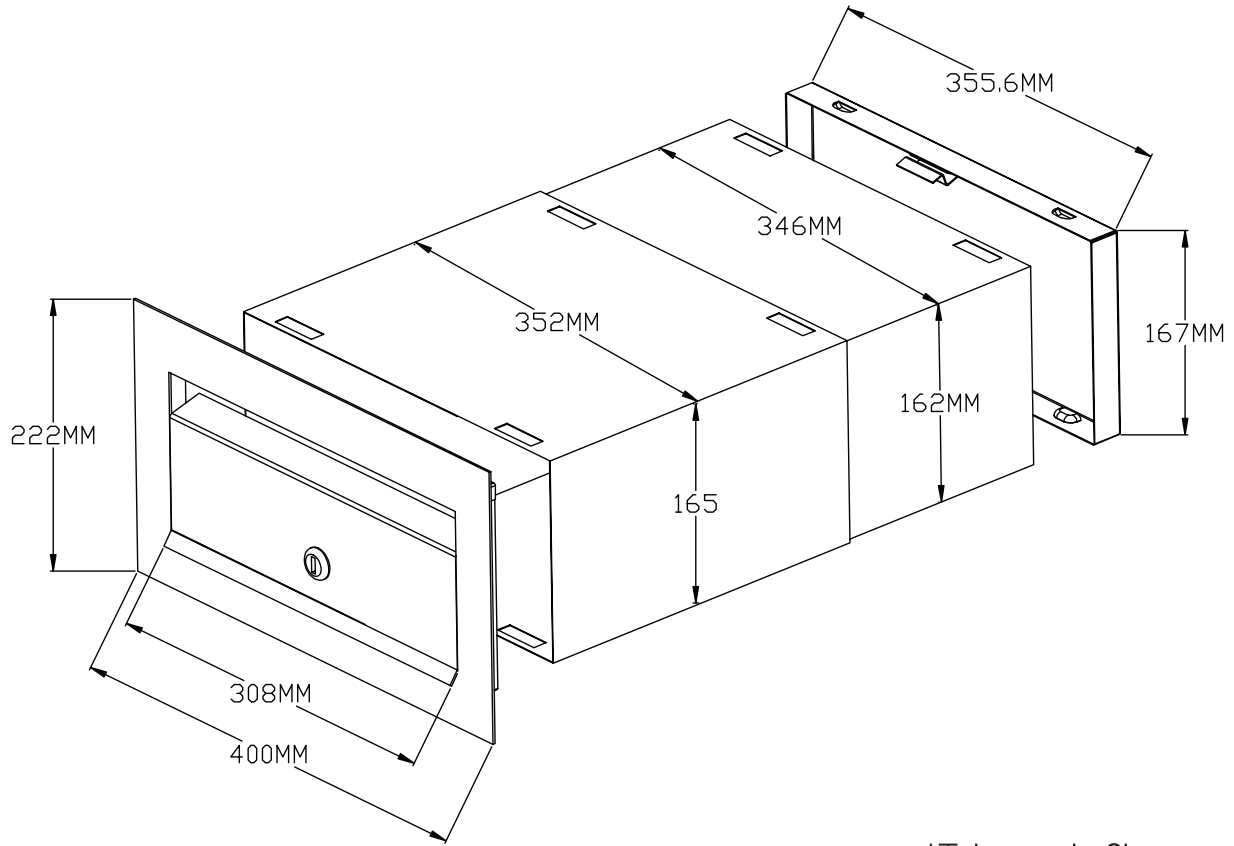

Lunar

A4 Front Opening Set

Instructions

*Telescopic Sleeve

SLEEVE FITS INTO 1.5 BRICK WIDE BY 2 BRICK HIGH CAVITY

Build up brickwork to desired height and set letterbox in place

Complete remaining brickwork