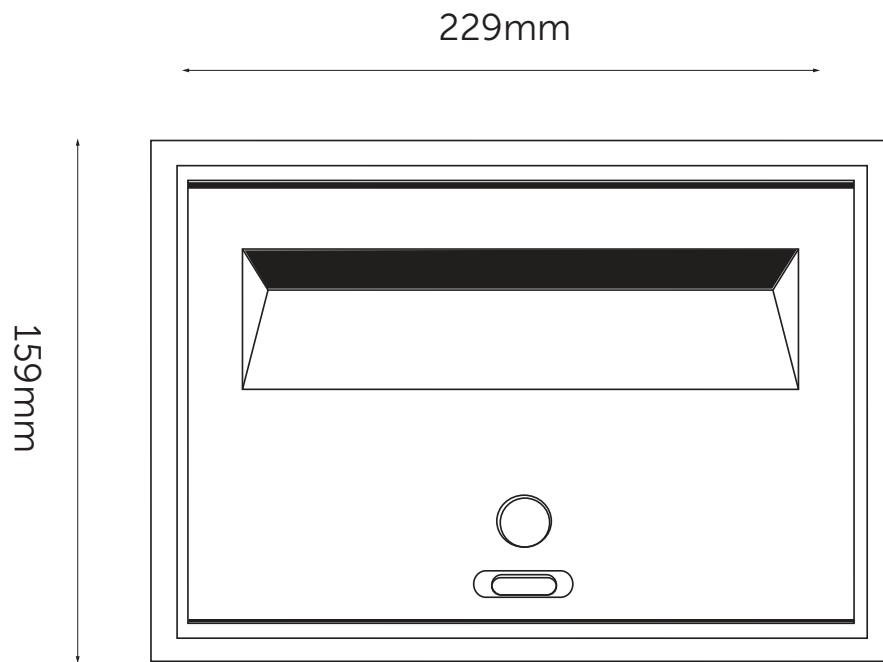

Lazio

A4 Rear Opening Front

Instructions

**SLEEVE FITS INTO
1 BRICK WIDE BY
2 BRICK HIGH CAVITY**

Build up brickwork to
desired height and set
letterbox in place

Complete remaining
brickwork