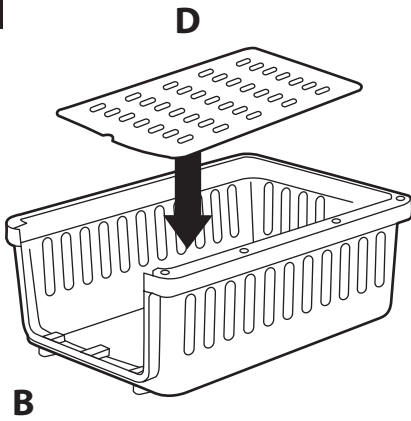

PLASTIC PET CARRIER INSTRUCTIONS

SIZE: Small (FFCC01)
MAXIMUM WEIGHT: 6kg

COMPONENTS

E x8

F x8

G

A

C

B

D

PROCEDURE

1

2

3

4